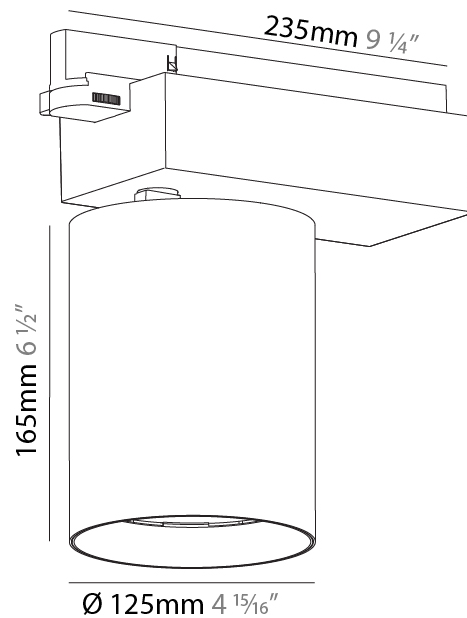

GENERAL

Series: Centriq
Subseries: Centriq 125
Brand: Prolicht
Division: Architectural
Mounting Type: Track
Mounting Location: Ceiling
Subcategory: Spots

PHYSICAL

Shape: Cylinder
Diameter (mm): 125
Diameter (in): 4 ¹⁵/₁₆
Length (mm): 235
Length (in): 9 ¹/₄
Height (mm): 165
Height (in): 6 ¹/₂
Light Distribution: Adjustable / Direct
Fixture Finish: SSR / BKV / CWI / CRY / HAB / UFT / ITA / RUA / FTG / MYG / LOD / PUS / FRO / FUP / KIA / POP / BLS / SPG / MEY / GOH / GUM / CHC / COM / ABZ / JAG / OBR / MOS / ROR
Fixture Material: Aluminum

ELECTRICAL

Lamp Type: LED (Zhaga Standard)
Input Wattage (W): 55 / 54
Total Output Wattage (W): 49.5 / 48.6
Dimming: Tri-Mode (Non-Dimming and Phase Dimming (120Vac only) and 0-10V Dimming)
Driver Included: Yes
Driver Location: Integrated
Driver Type: Constant Current - Universal
Driver Class: Class 2
Input Voltage (V): 120 - 277
Constant Current (MA): 1400

LED

Number of LEDs: 1
Color Temperature (°K): 3000 / 3500 / 4000
Max. Delivered Lumen (lm): 5250 / 4498 / 4590
Nominal Lumen (lm): 6030 / 5165 / 5270
CRI: >90 CRI
Lamp Life (hrs): 50000

OPTICAL

Reflector°: 16 / 26 / 42
Adjustability: Rotational 340°; Tilt 90°

RATINGS AND CERTIFICATIONS

Certified By: Certified for North American Standards
IP rating: IP20